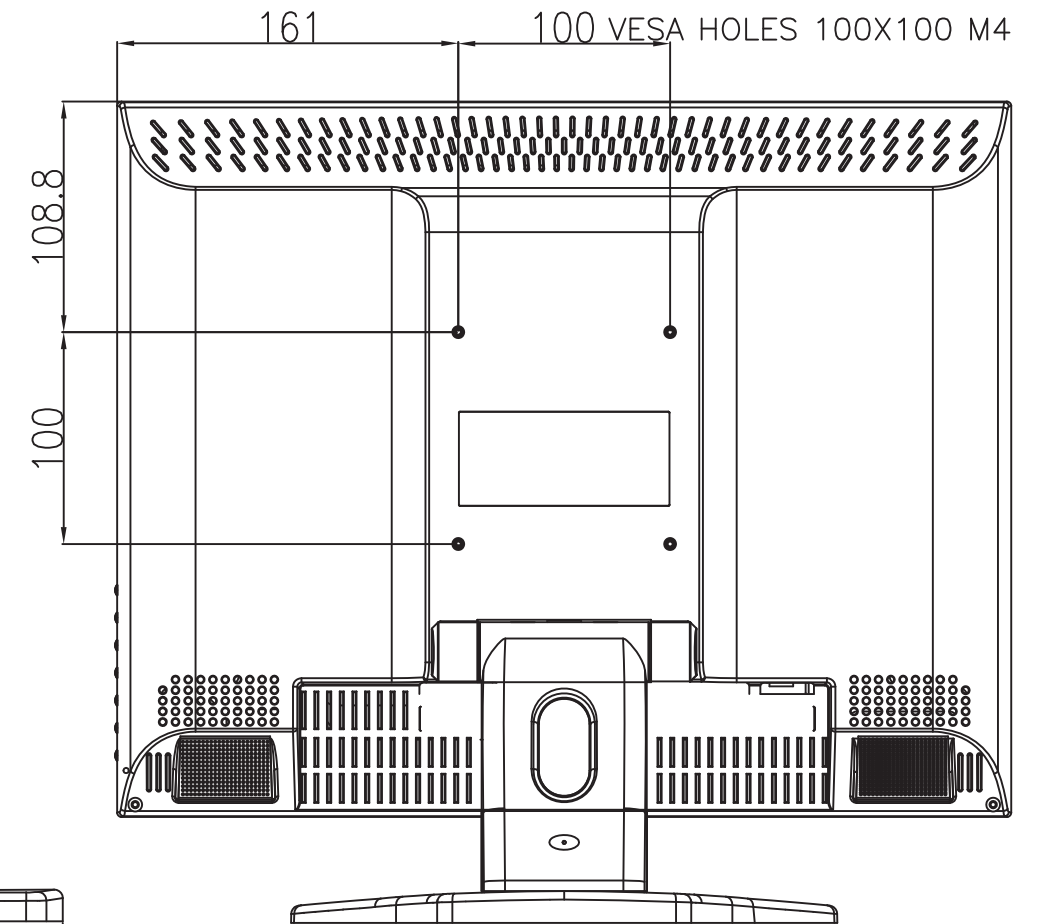

422

C-19P

Net Weight: 3.9kg (with Base)

3.1kg (w/o Base)

337.6

257.9

65.9

195.31

161

100 VESA HOLES 100X100 M4

108.8

100

387.81