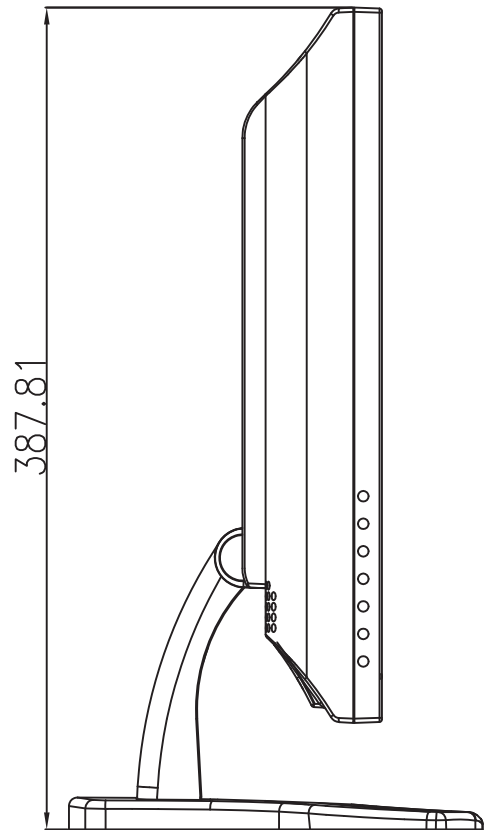

422

C-19P

Net Weight: 3.9kg (with Base)

3.1kg (w/o Base)

337.6

257.9

65.9

195.31

161

100 VESA HOLES 100X100 M4

108.8

100

387.81