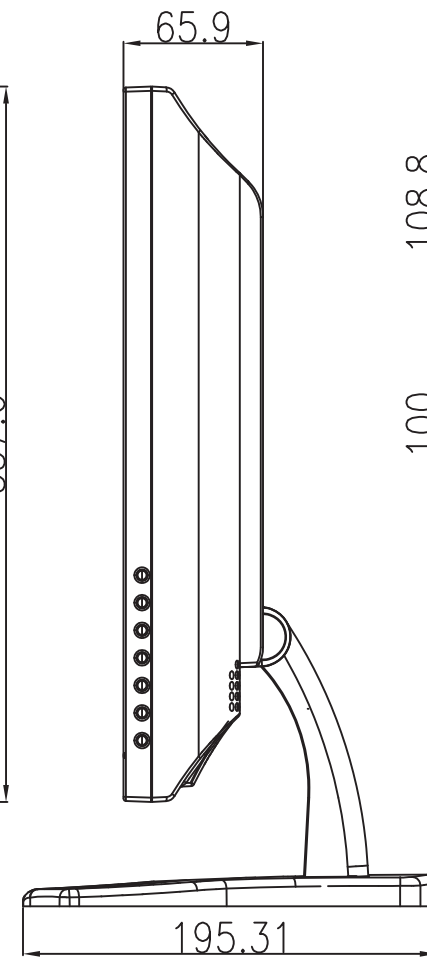

422

C-19P

Net Weight: 3.9kg (with Base)

3.1kg (w/o Base)

337.6

257.9

65.9

195.31

161

100 VESA HOLES 100X100 M4

108.8

100

387.81