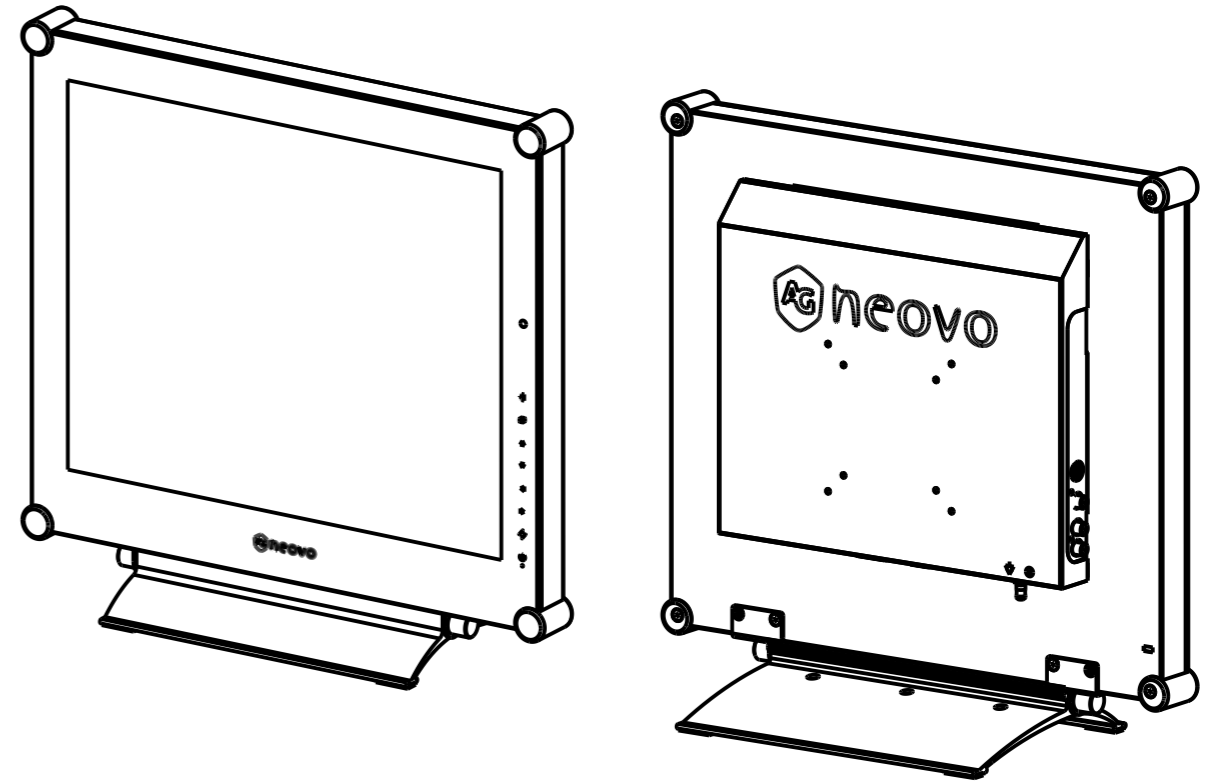

# X-17P

Net Weight: 6.07 kg( with Base)

5.31 kg( w/o Base)

— VESA HOLE 75X75 M4  
— VESA HOLE 100x100 M4