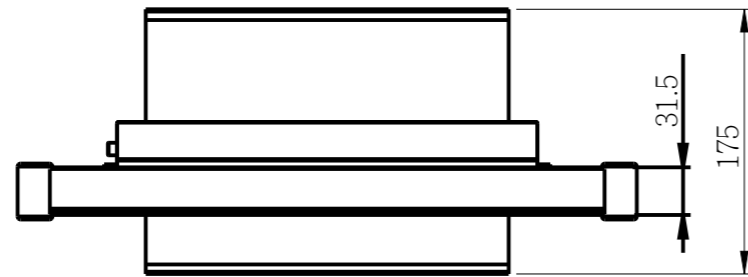

# X-17P

Net Weight: 6.07 kg( with Base)

5.31 kg( w/o Base)

— VESA HOLE 75X75 M4  
— VESA HOLE 100x100 M4