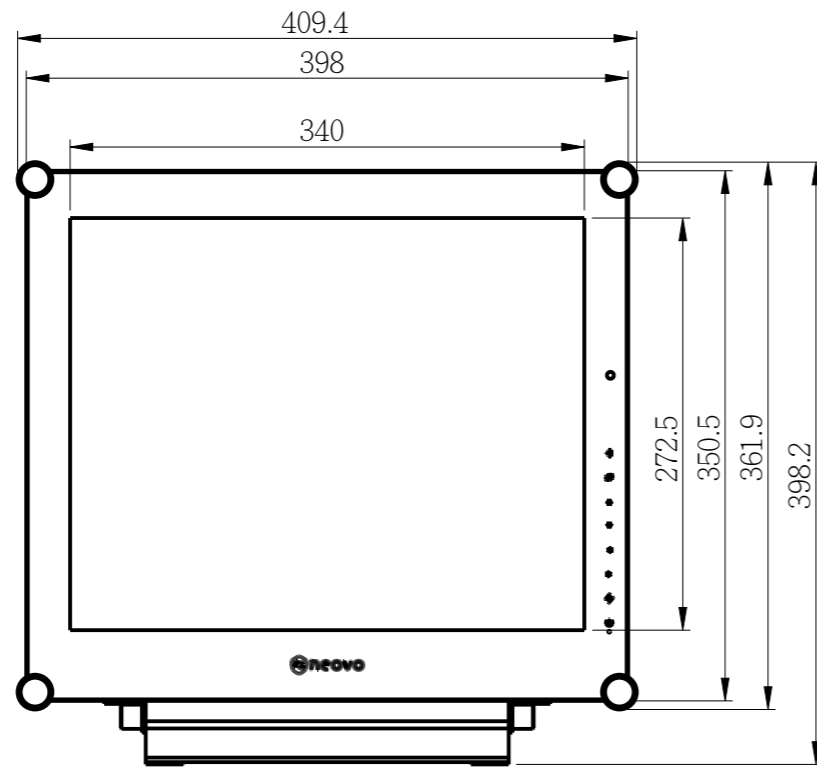

# X-17P

Net Weight: 6.07 kg( with Base)

5.31 kg( w/o Base)

— VESA HOLE 75X75 M4  
— VESA HOLE 100x100 M4