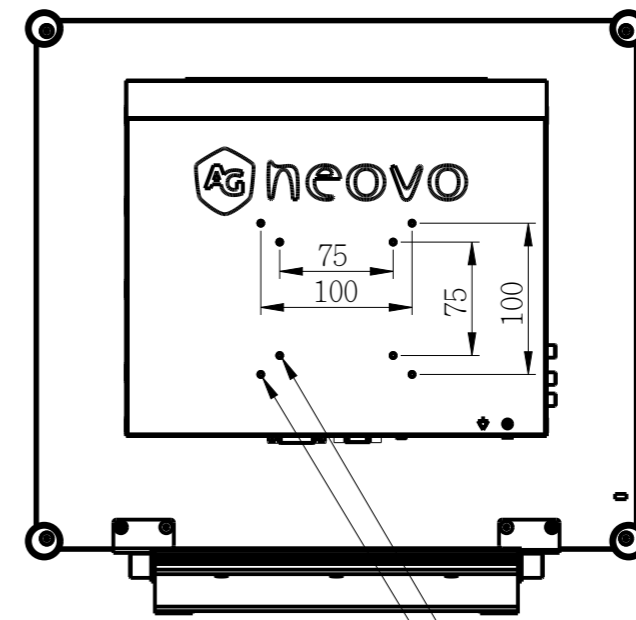

# X-17P

Net Weight: 6.07 kg( with Base)

5.31 kg( w/o Base)

— VESA HOLE 75X75 M4  
— VESA HOLE 100x100 M4