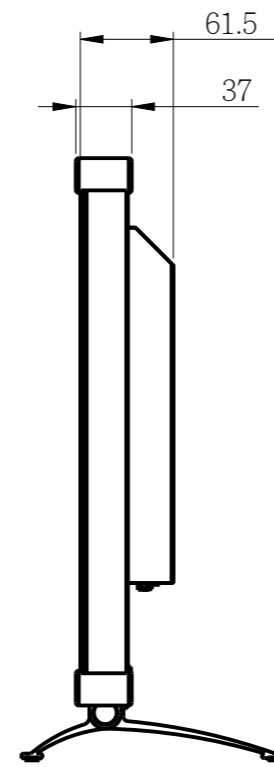

# X-17P

Net Weight: 6.07 kg( with Base)

5.31 kg( w/o Base)

— VESA HOLE 75X75 M4  
— VESA HOLE 100x100 M4